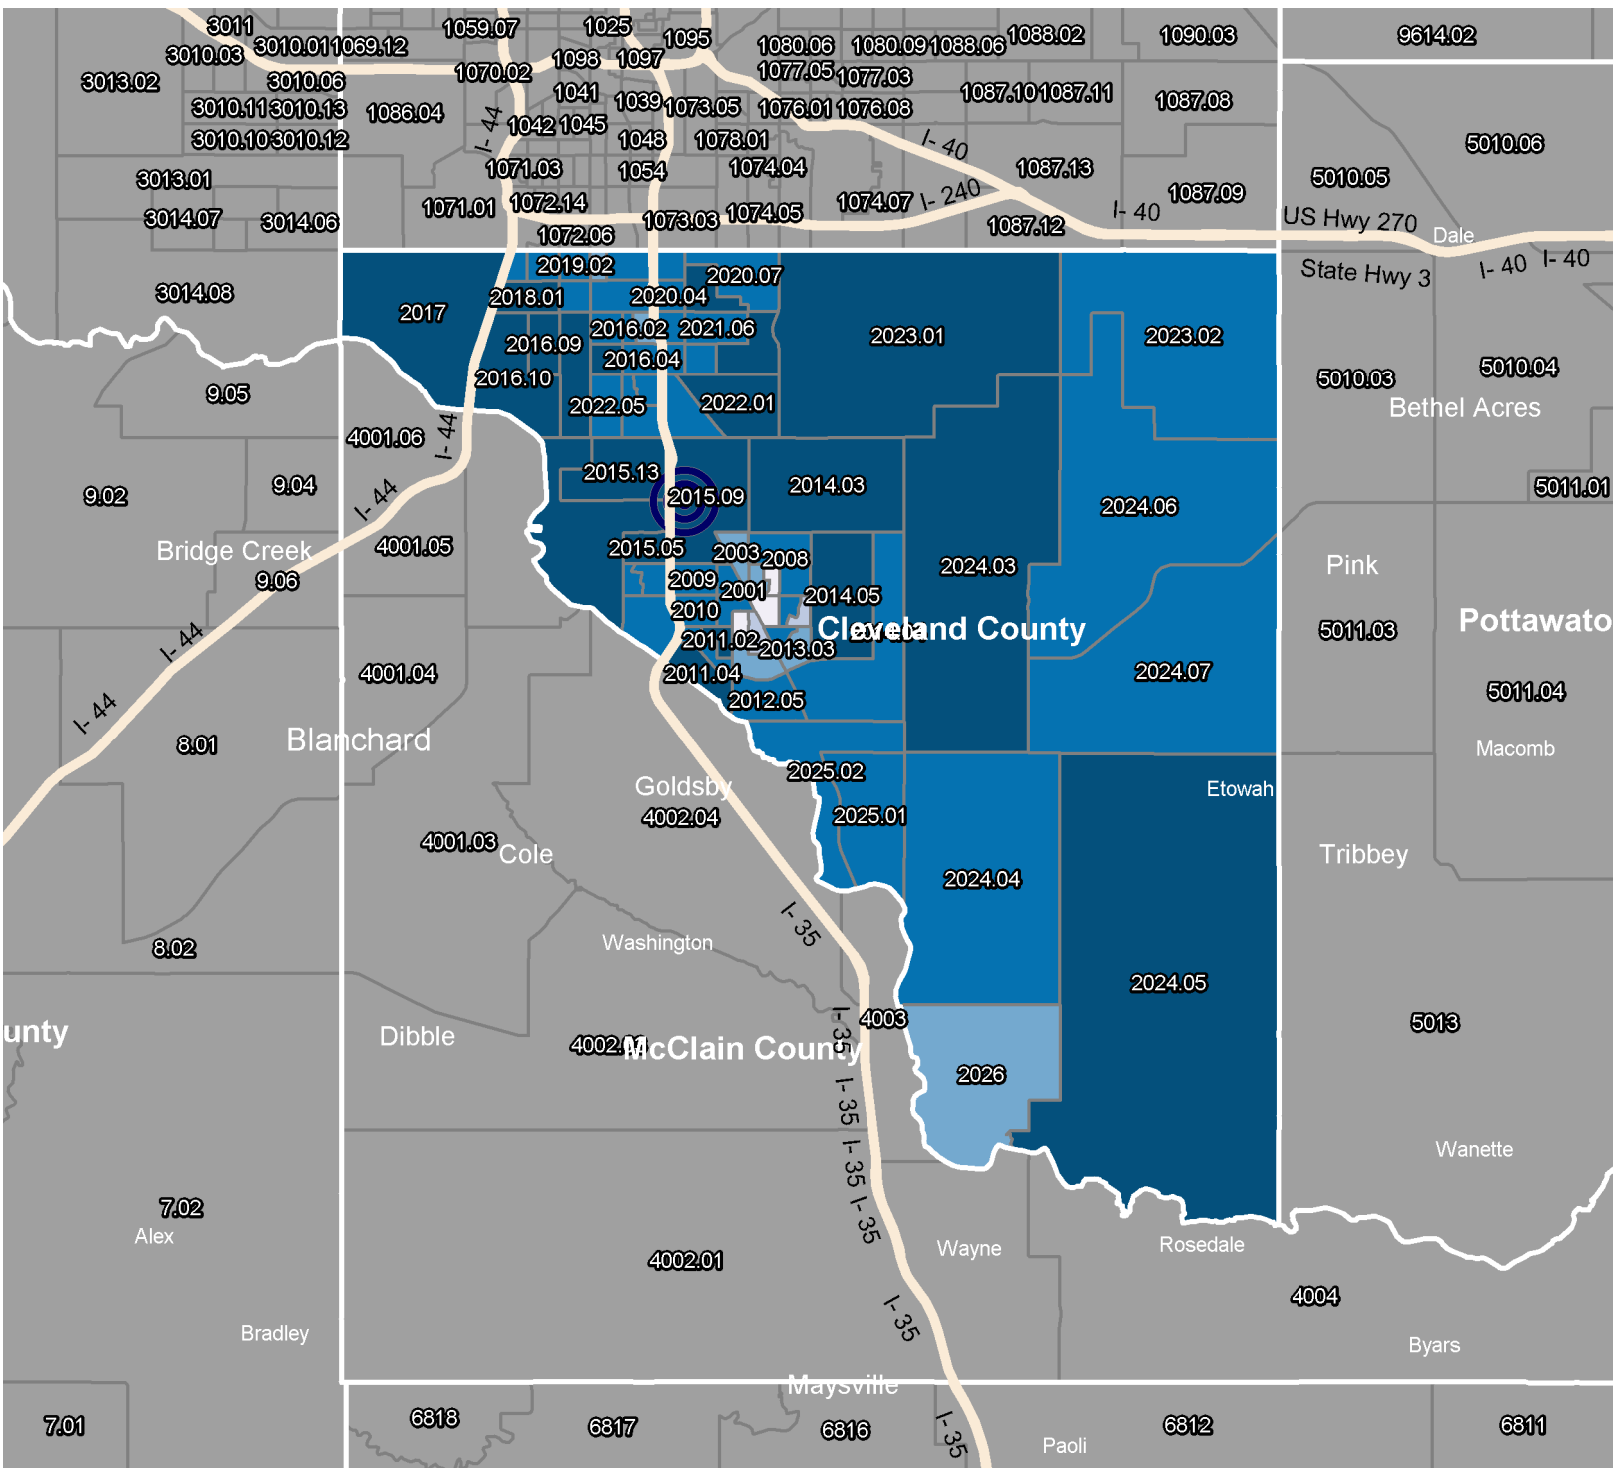

First Liberty Bank - 2024 CRA - ASSESSMENT AREA INCOME MAP

Norman 24th Avenue*

Income Level

Bank Branches