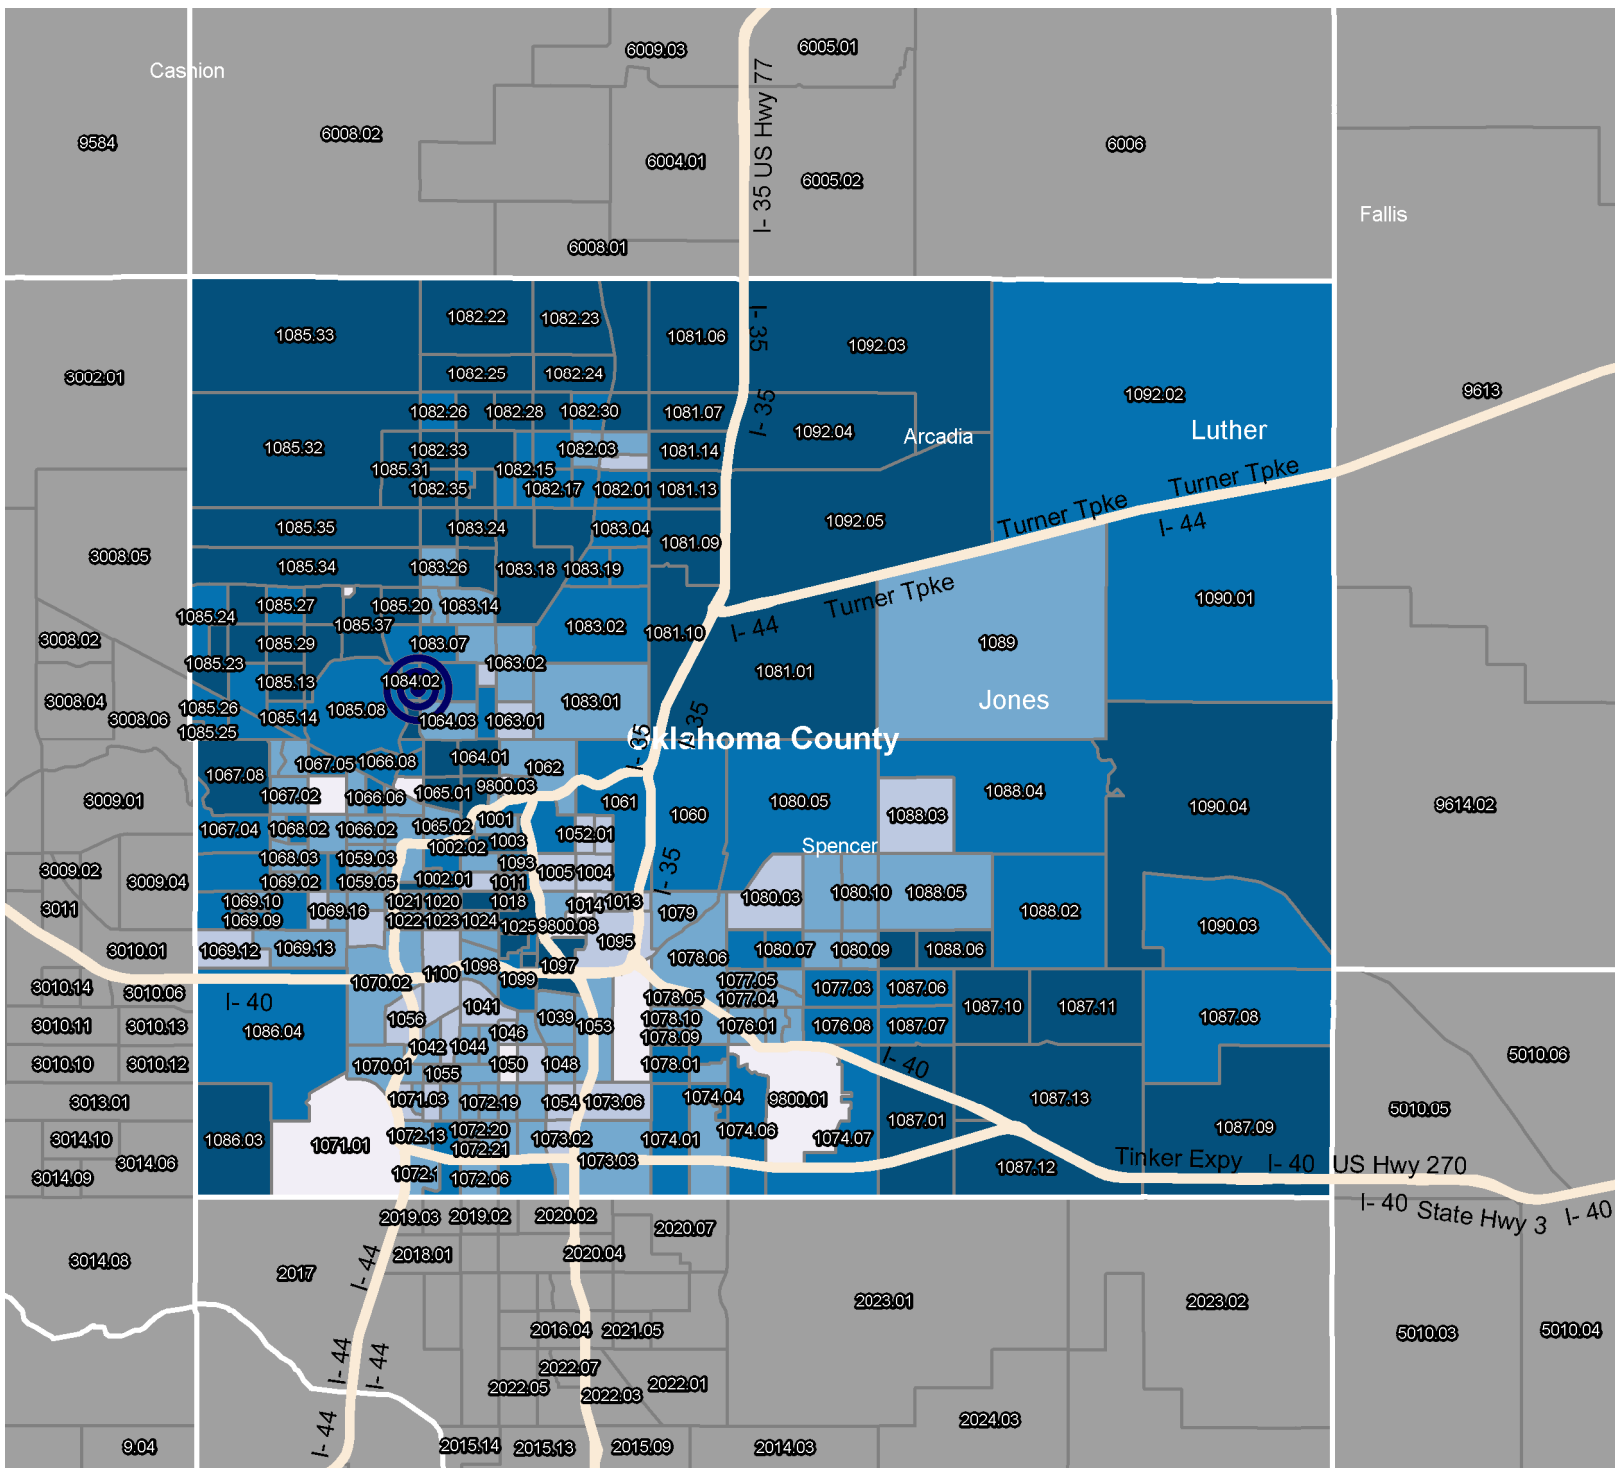

# First Liberty Bank - 2024 CRA - ASSESSMENT AREA INCOME MAP

Oklahoma City May Avenue

## Income Level

- NA
- Low
- Moderate
- Middle
- Upper

● Bank Branches